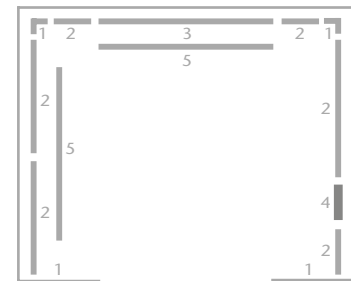

C7

SUMMER SILVER SOUND
0721

CEILING

Type: LF53

Material: Murano Mirror (H)
mirror polished stainless steel

Light type: Fluorescent tubes

WALLS

1. Asturias Satin (F) stainless steel
2. Lucido Snow (L72) laminate
3. Partial width, full height glass mirror

FLOOR

Cubic Rose (VF4) vinyl

CAR OPERATING PANEL

4. KSS D40 full height COP
Solid color: Snow White

HANDRAIL

5. HR41R stainless steel (F) rounded ends

SKIRTING

Asturias Satin (F) stainless steel
(not on front wall)