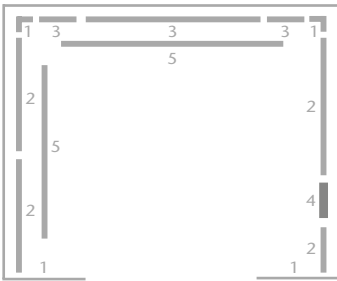

C7

AUTUMN SILVER SOUND
0731