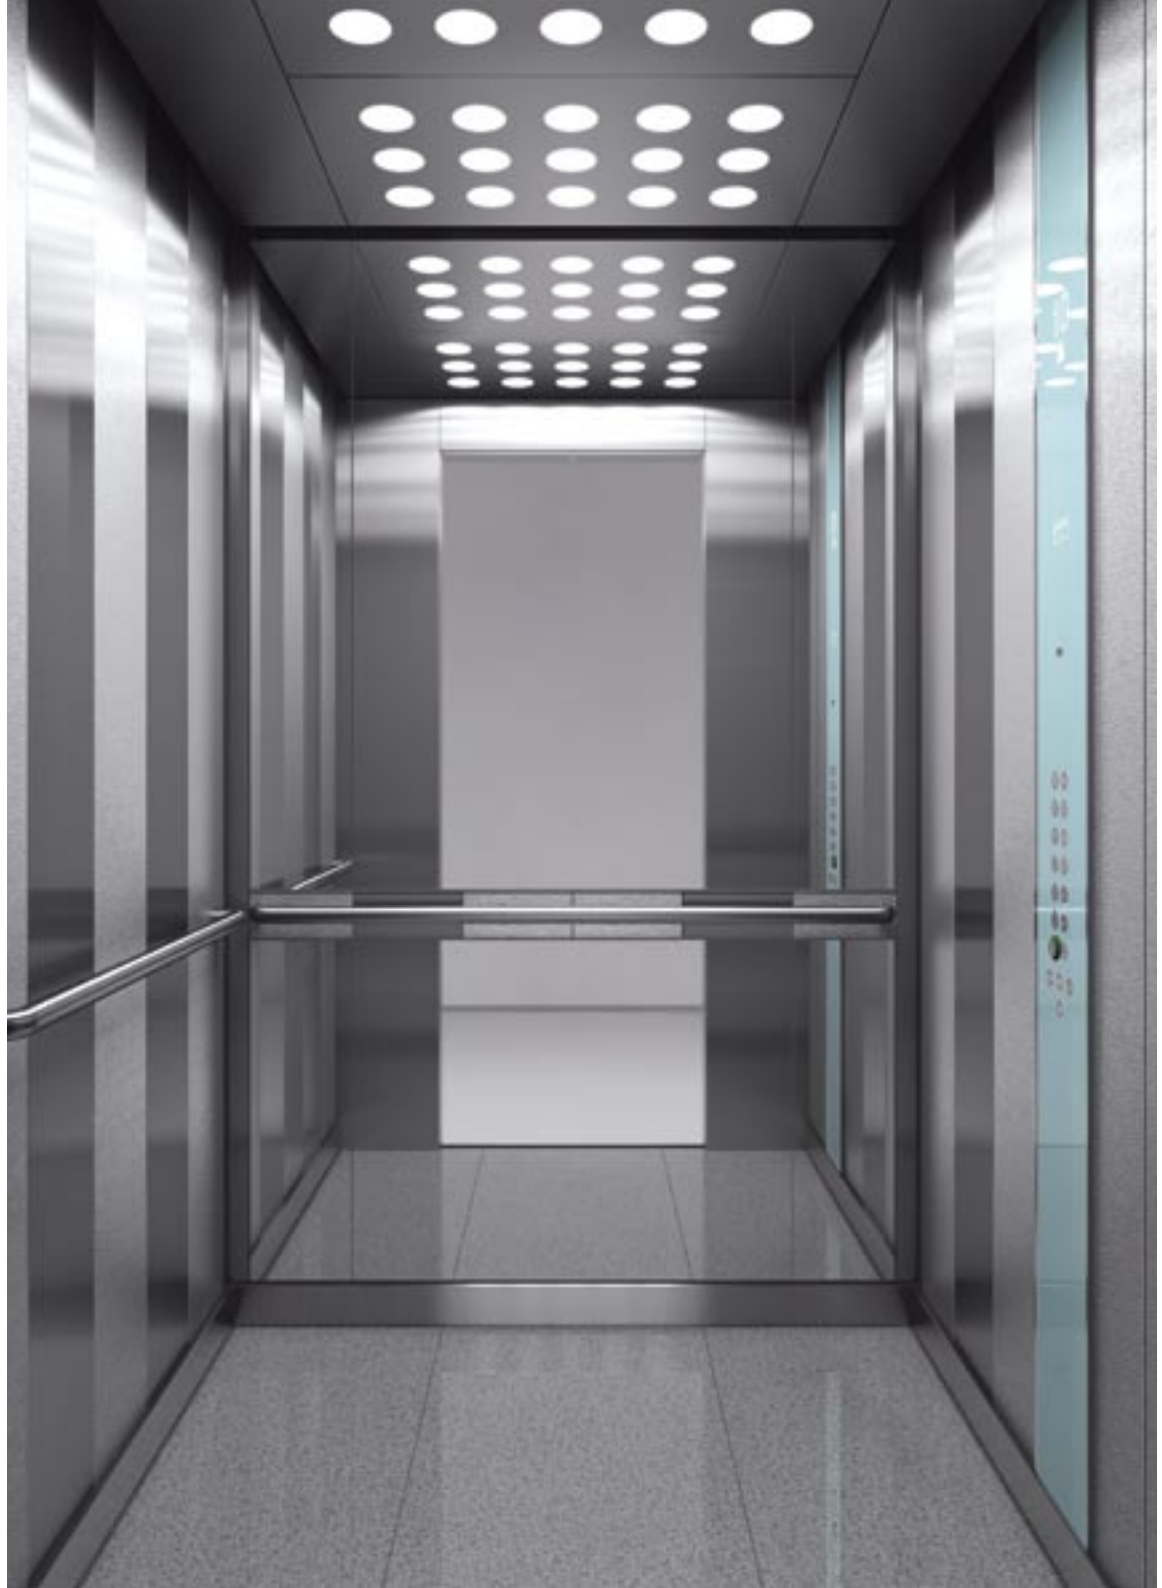

SKIRTING

Asturias Satin (F) stainless steel
(not on front wall)