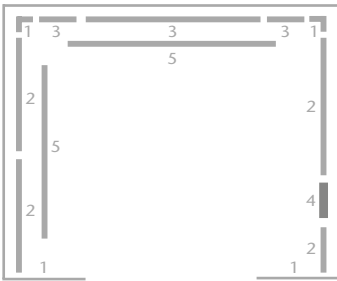

C7

SPRING SILVER SOUND
0711